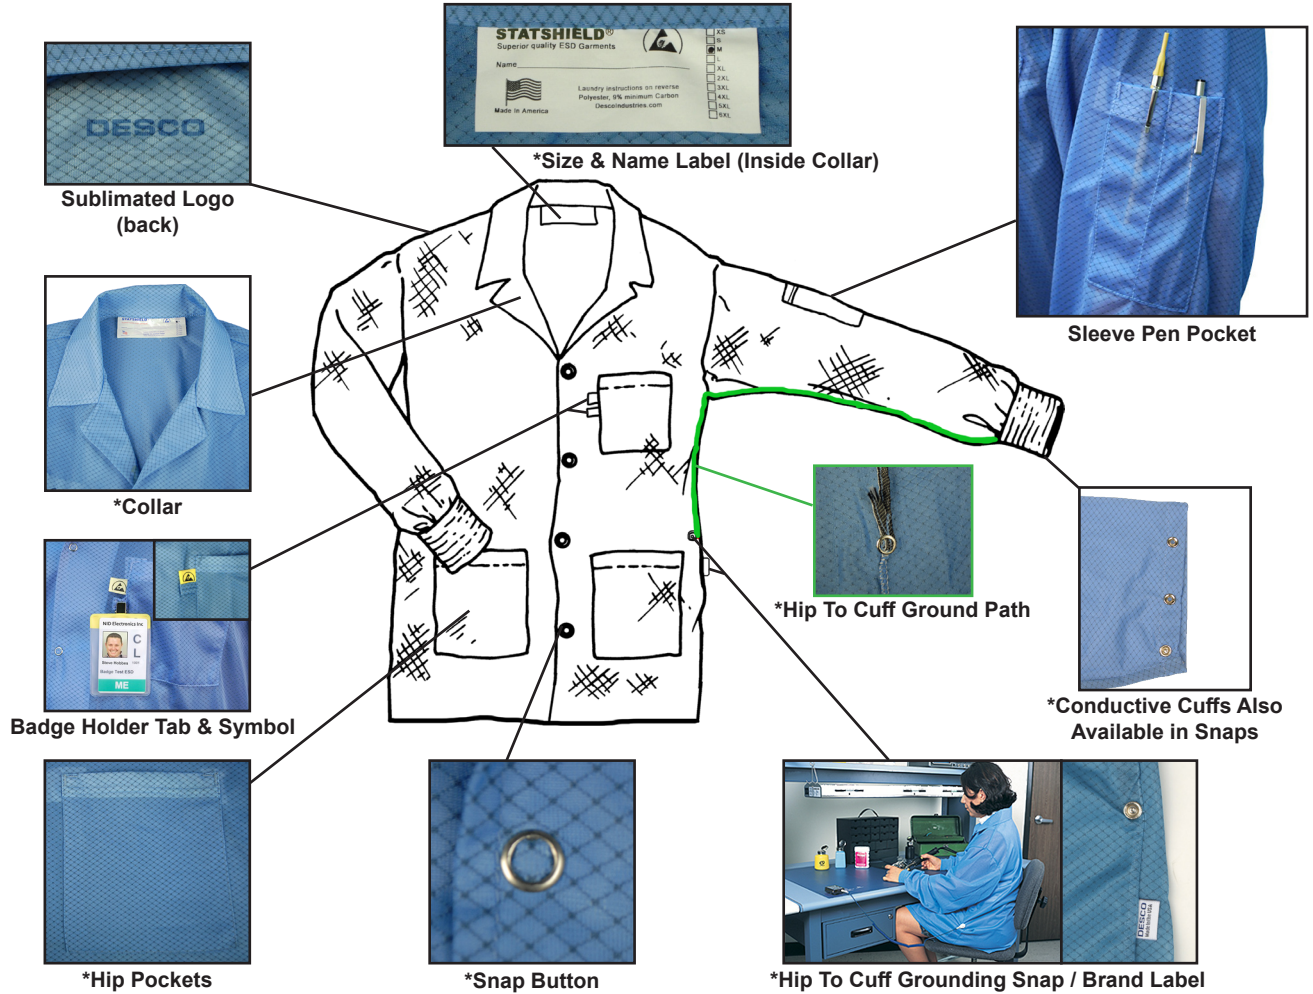

# DESCO Statshield® Smock Features

Colors Available	 <u>Blue</u>	 <u>Grey</u>	 <u>Teal</u>	 <u>Pink</u>	 <u>Orange</u>	 <u>Burgundy</u>	 <u>Black</u>	 <u>White</u>
*Name Label	✓	✓	✓	✓	✓	✓	✓	✓
Sublimated Logo	✓	✓	✓	✓	✓	✓		✓
Collar	✓	✓	✓	✓	✓	✓	✓	✓
Badge Holder Tab	✓	✓		✓	✓		✓	
ESD Symbol	✓	✓	✓	✓	✓	✓	✓	✓
*Pocket	✓	✓	✓	✓	✓	✓	✓	✓
*Snap Button	✓	✓	✓	✓	✓	✓	✓	✓
*Hip-To-Cuff Grounding Snap	✓	✓	✓	✓	✓	✓	✓	✓
Brand Label	✓	✓	✓	✓	✓	✓	✓	✓
Hip-To-Cuff Ground Path	✓	✓	✓	✓	✓	✓	✓	✓
Sleeve Pen Pocket	✓	✓		✓	✓		✓	
Conductive Cuffs	✓	✓	✓	✓	✓	✓	✓	✓
Cuff w/ Snap	✓	✓	✓	✓				✓

\*Common To All Smocks

Contact Us For Custom Configurations

Available In Lab Coat Length

Desco  
 Phone: West (909) 627-8178 | East (781) 821-8370  
 e-mail: Service@Desco.com  
 Web: Desco.com